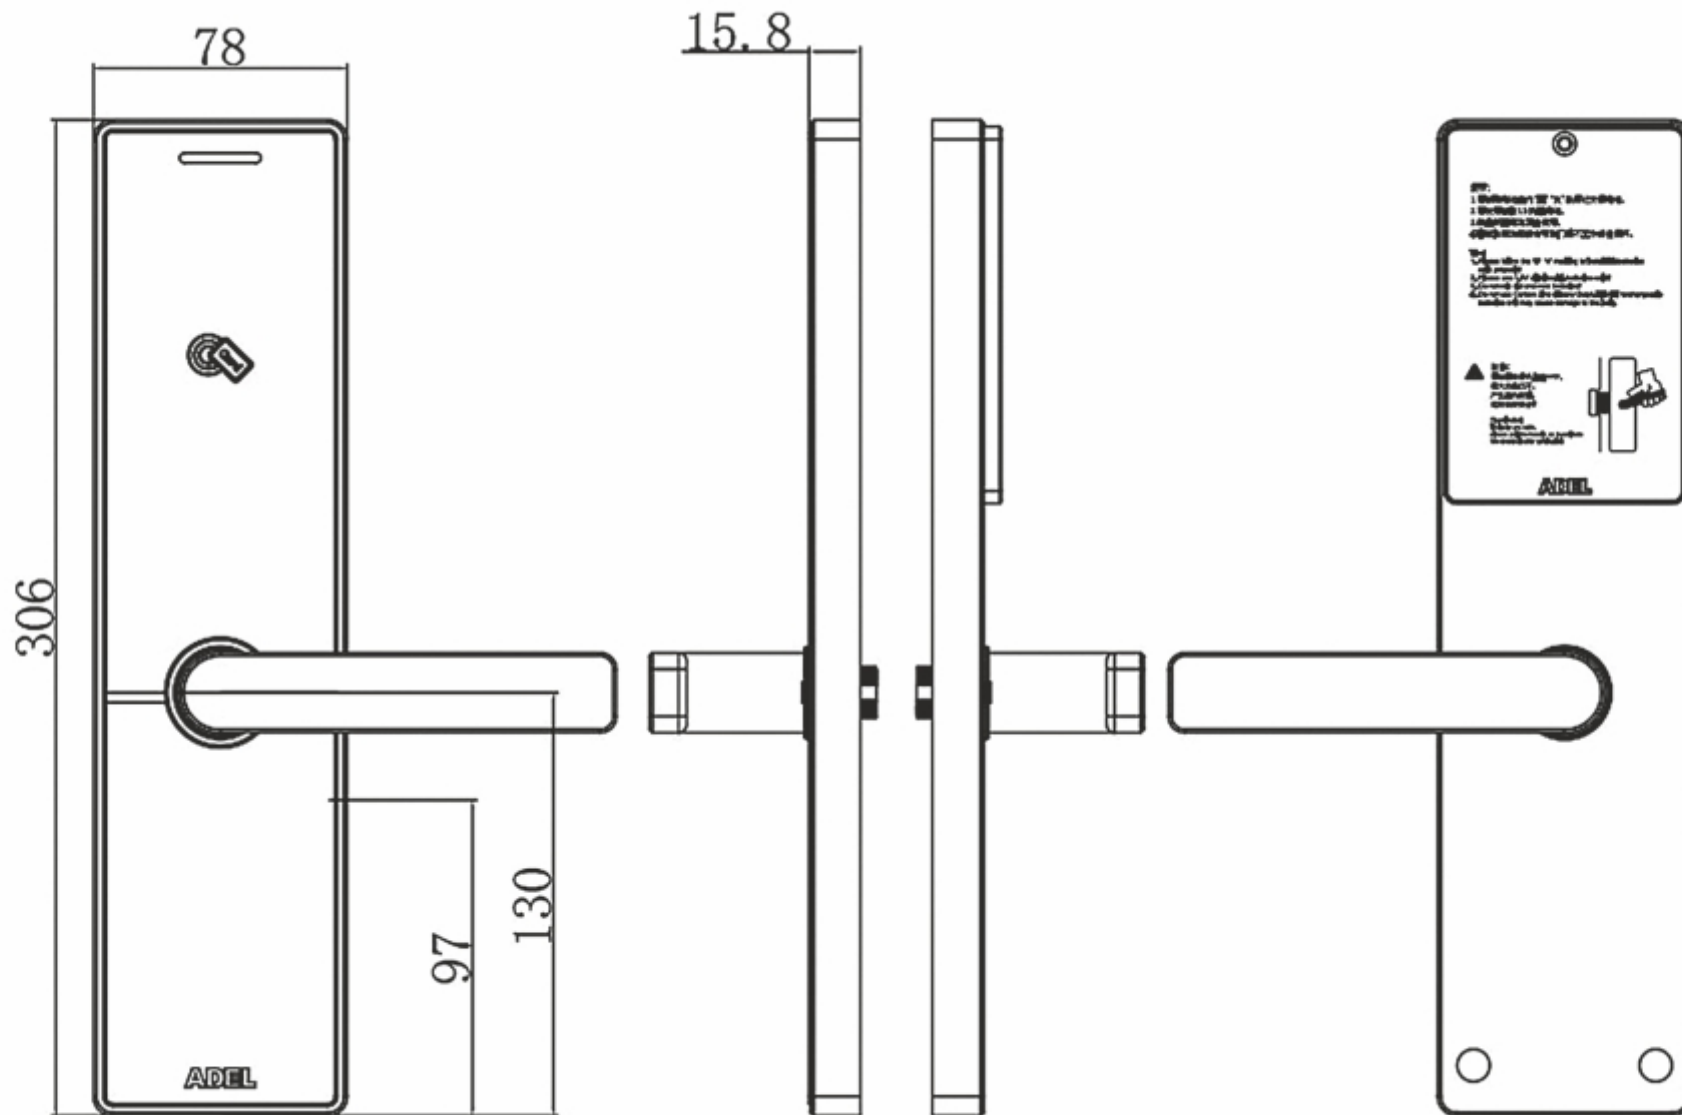

Back lock body

# Features:

BB mortise dedicated to network lock

Card sensing area

Pure black panel design

Hidden mechanical key hole

- Double plane design style, modern and luxury.
- 3D engraving machine processing.
- PVD coating technology adopted, improve corrosion protection capability and service life.
- Imported electronic components for PCB, fully automatic SMT process, stable and reliable quality.
- Remove back knob, turn back handle downwards to unlock or upwards to extend deadbolt.
- Printed with illustrating picture and tips of how to use correctly.
- BB sensing mortise adopted, very convenient to replace directly.
- Set all levels of privilege through software, store large capacity of unlocking records.
- Fit for door thickness: 38-71mm.

## Available lock finish and dimension drawing:

Copper brown finish

Matt black finish