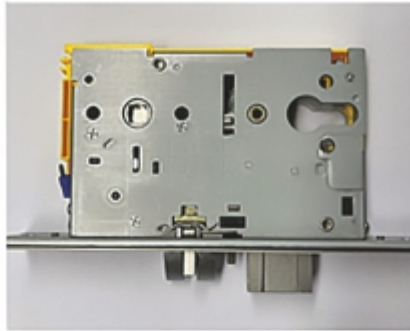

# Lock Appearance :

Sensor area

Hidden mechanical key hole

Front lock body

Battery cover  
4 AA alkaline batteries

Turn handle downwards  
to unlock

Turn handle upwards to  
extend deadbolt  
and lock inside  
**Remove knob**

Back lock body

# Features:

BB mortise dedicated to network lock

Card sensing area

Pure black panel design

Hidden mechanical key hole

- Double plane design style, modern and luxury.
- 3D engraving machine processing.
- PVD coating technology adopted, improve corrosion protection capability and service life.
- Imported electronic components for PCB, fully automatic SMT process, stable and reliable quality.
- Remove back knob, turn back handle downwards to unlock or upwards to extend deadbolt.
- Printed with illustrating picture and tips of how to use correctly.
- BB sensing mortise adopted, very convenient to replace directly.
- Set all levels of privilege through software, store large capacity of unlocking records.
- Fit for door thickness: 38-71mm.