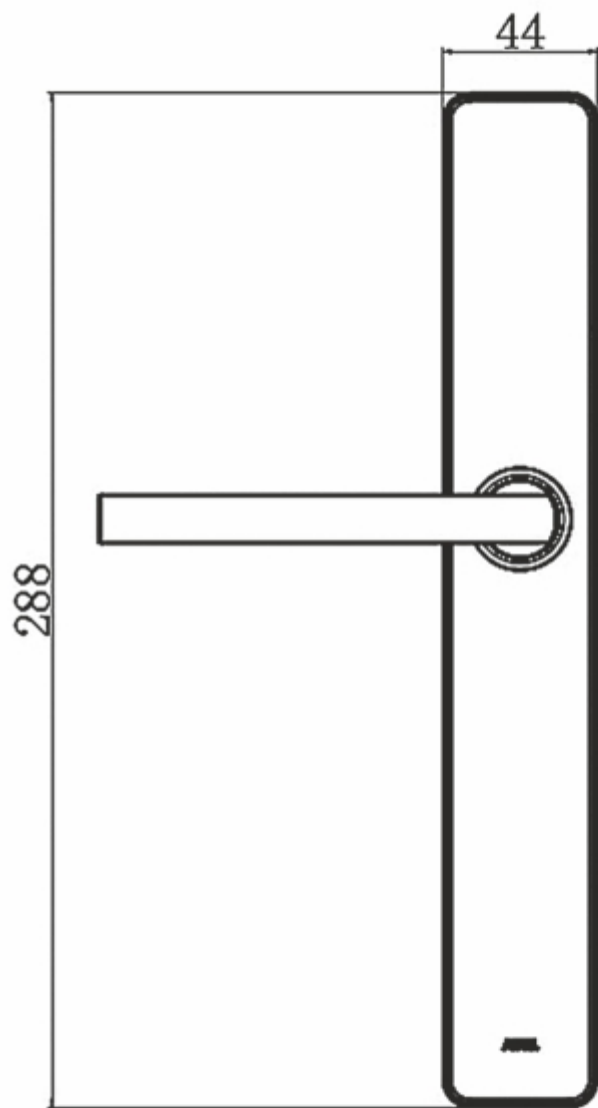

# Features :

BB mortise dedicated to network lock

Card sensing area

Double plane handle design

Hidden mechanical key hole

- Narrow and simple, double plane handle design shows strong visual impact.
- 3D engraving machine processing.
- PVD coating technology adopted, improve corrosion protection capability and service life.
- Imported electronic components for PCB, fully automatic SMT process, stable and reliable quality.
- Remove back knob, turn back handle downwards to unlock or upwards to extend deadbolt.
- Printed with illustrating picture and tips of how to use correctly.
- BB sensing mortise adopted, very convenient to replace directly.
- Set all levels of privilege through software, store large capacity of unlocking records.
- Fit for door thickness: 38-71mm.

## Available lock finish and dimension drawing:

Copper brown finish

Matt black finish