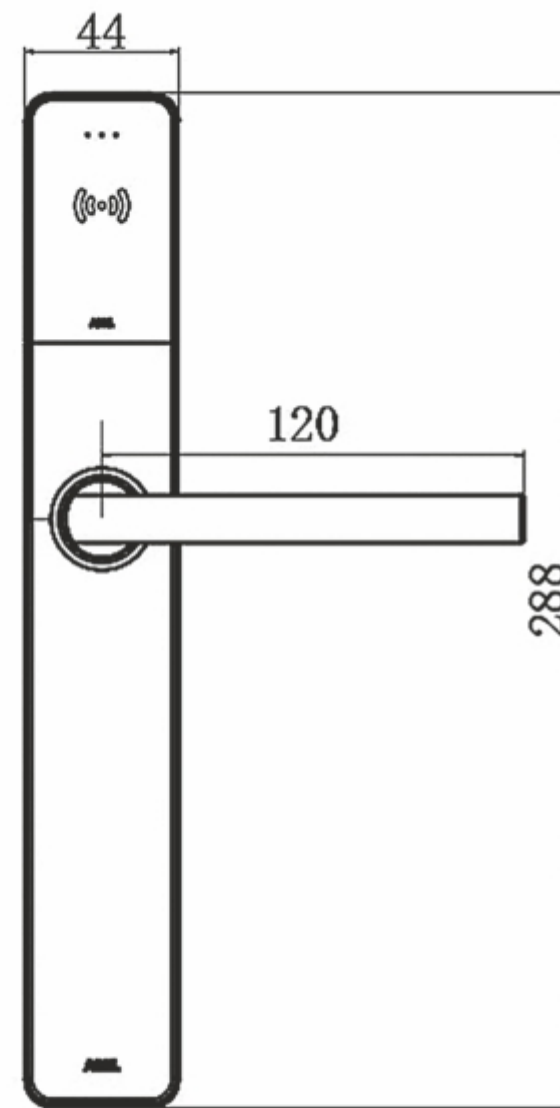

# Lock appearance:

Front lock body

Back lock body

Sensor area

Battery cover  
4 AA alkaline batteries

Turn handle downwards  
to unlock

Turn handle upwards  
to extend deadbolt  
and lock inside  
Remove knob

# Features :

BB mortise dedicated to network lock

Card sensing area

Double plane handle design

Hidden mechanical key hole

- Narrow and simple, double plane handle design shows strong visual impact.
- 3D engraving machine processing.
- PVD coating technology adopted, improve corrosion protection capability and service life.
- Imported electronic components for PCB, fully automatic SMT process, stable and reliable quality.
- Remove back knob, turn back handle downwards to unlock or upwards to extend deadbolt.
- Printed with illustrating picture and tips of how to use correctly.
- BB sensing mortise adopted, very convenient to replace directly.
- Set all levels of privilege through software, store large capacity of unlocking records.
- Fit for door thickness: 38-71mm.

## Available lock finish and dimension drawing:

Copper brown finish

Matt black finish