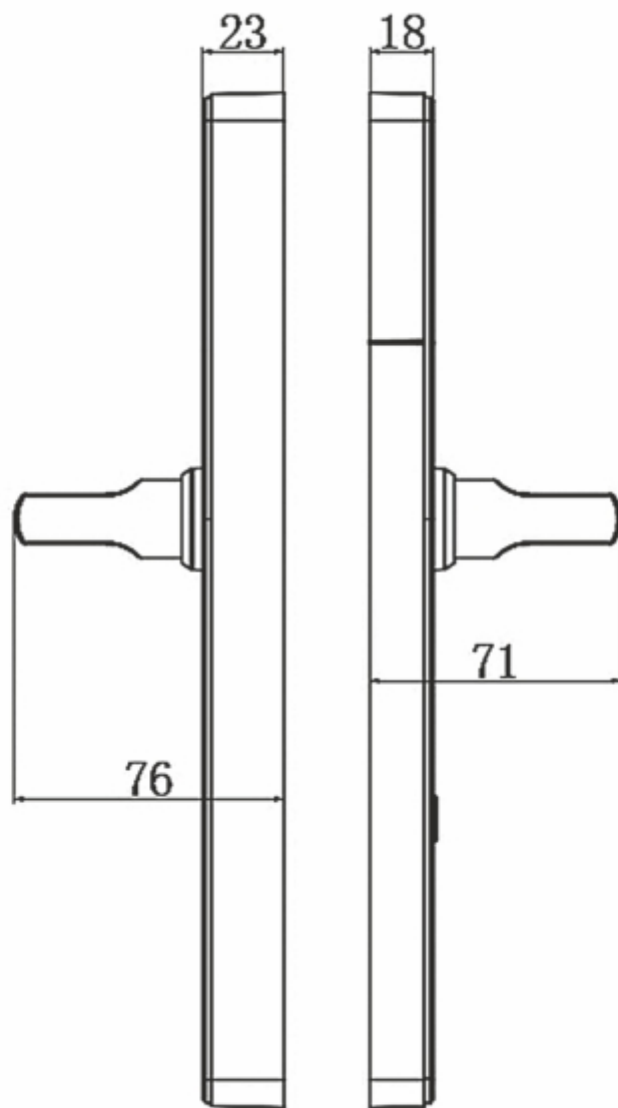

# Lock appearance:

Front lock body

Back lock body

Sensor area

Battery cover  
4 AA alkaline batteries

Turn handle downwards  
to unlock

Turn handle upwards  
to extend deadbolt  
and lock inside  
Remove knob

# Features :

BB mortise dedicated to network lock

Card sensing area

Double plane handle design

Hidden mechanical key hole

- Narrow and simple, double plane handle design shows strong visual impact.
- 3D engraving machine processing.
- PVD coating technology adopted, improve corrosion protection capability and service life.
- Imported electronic components for PCB, fully automatic SMT process, stable and reliable quality.
- Remove back knob, turn back handle downwards to unlock or upwards to extend deadbolt.
- Printed with illustrating picture and tips of how to use correctly.
- BB sensing mortise adopted, very convenient to replace directly.
- Set all levels of privilege through software, store large capacity of unlocking records.
- Fit for door thickness: 38-71mm.

## Available lock finish and dimension drawing:

Copper brown finish

Matt black finish