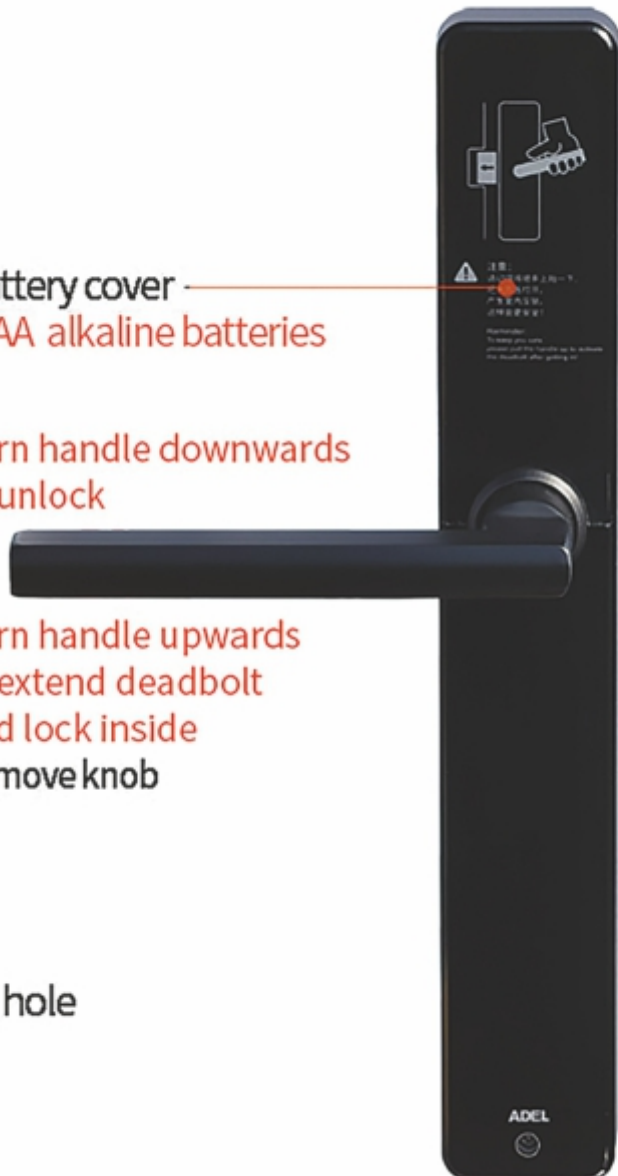

# Lock appearance:

Front lock body

Back lock body

Sensor area

Battery cover  
4 AA alkaline batteries

Turn handle downwards  
to unlock

Turn handle upwards  
to extend deadbolt  
and lock inside  
Remove knob

Hidden mechanical key hole

# Features :

BB mortise dedicated to network lock

Card sensing area

Double plane handle design

Hidden mechanical key hole

- Narrow and simple, double plane handle design shows strong visual impact.
- 3D engraving machine processing.
- PVD coating technology adopted, improve corrosion protection capability and service life.
- Imported electronic components for PCB, fully automatic SMT process, stable and reliable quality.
- Remove back knob, turn back handle downwards to unlock or upwards to extend deadbolt.
- Printed with illustrating picture and tips of how to use correctly.
- BB sensing mortise adopted, very convenient to replace directly.
- Set all levels of privilege through software, store large capacity of unlocking records.
- Fit for door thickness: 38-71mm.